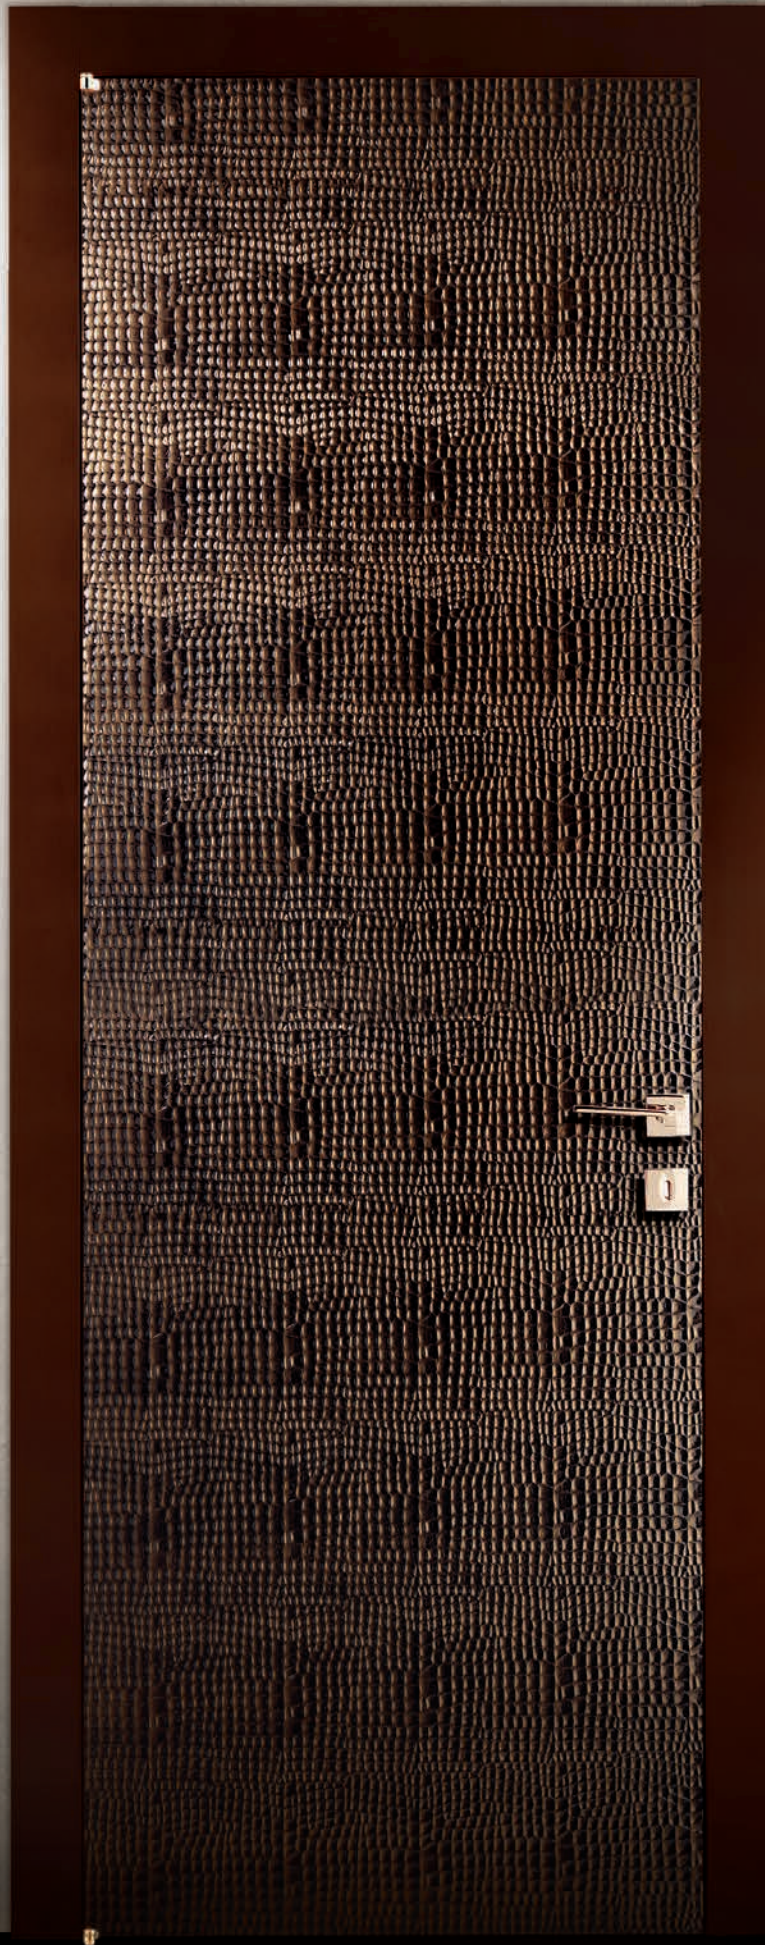

CHIC TOTAL HEIGHT
Battente Level Pull - 1A S1 / Swing door Level Pull - 1A S1
Finitura Chic / Finishing Chic

CHARME TOTAL HEIGHT

Battente Line - 1A S2 / Swing door Line - 1A S2
Finitura Charme / Finishing Charme